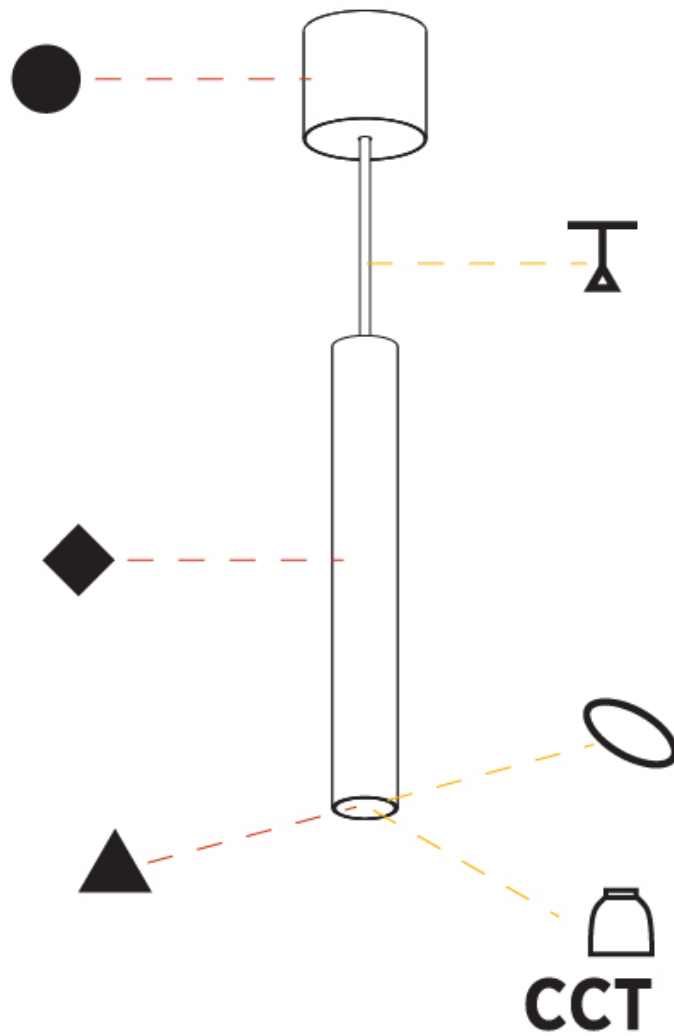

HANGOVER MONOPOINT SURFACE CANOPY SUSPENSION

A300154-

PROJECT
TYPE
SPECIFIER
QUANTITY
DATE

A